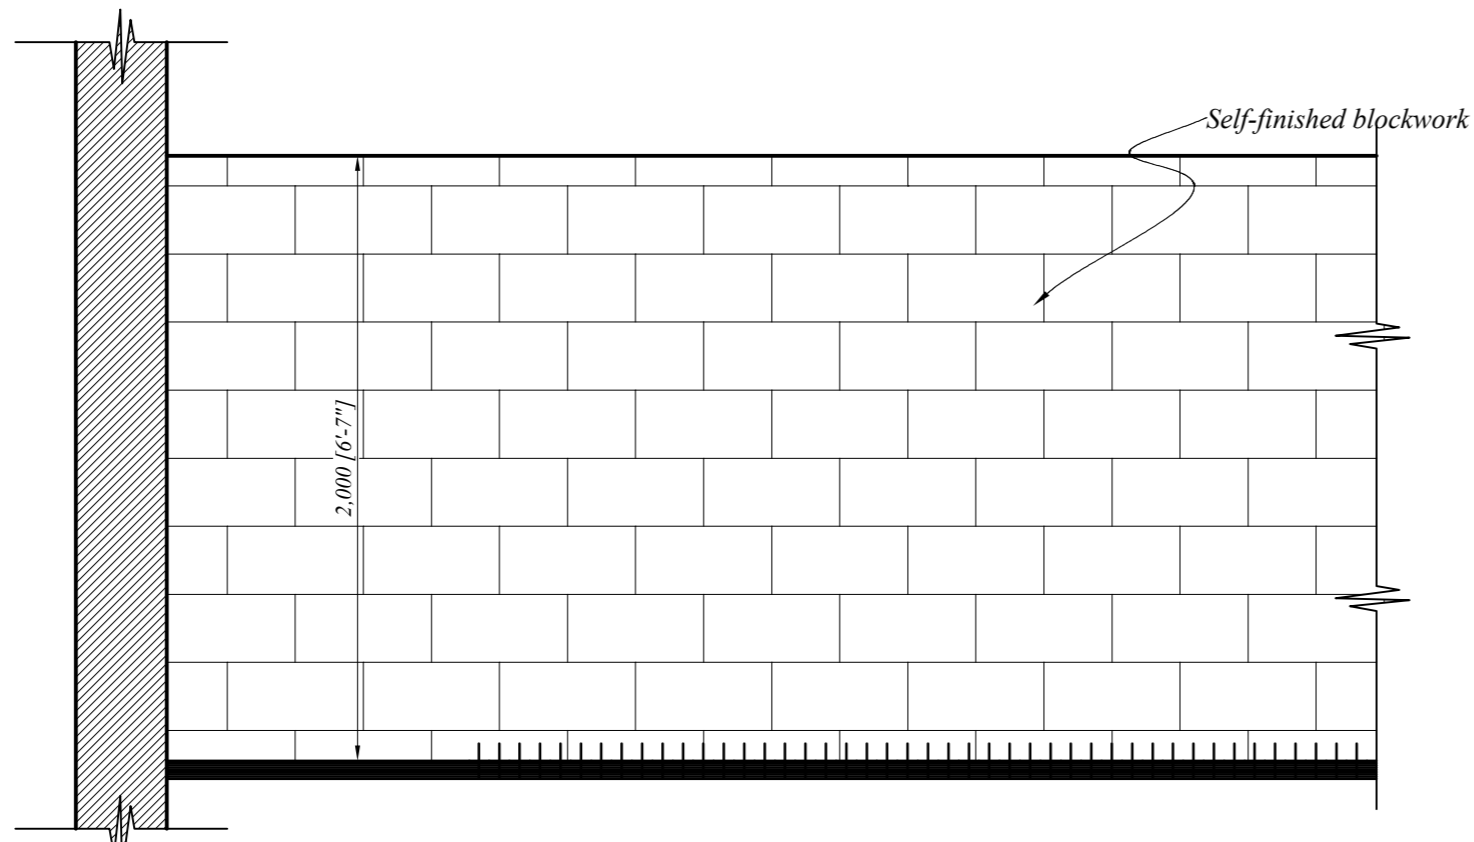

Rear boundary wall where dwelling houses back onto one another

External face of boundary walls which face onto public open space or roadway

Divisional wall between houses

Project	Proposed residential development at Ballykeeffe, Raheen, Limerick. For: DW Raheen Developments Ltd.	
Title	Boundary Wall Details	
Scale	1:25 @ A3	Date December 2021
Stage	Planning	Drg No. 1704-10-133